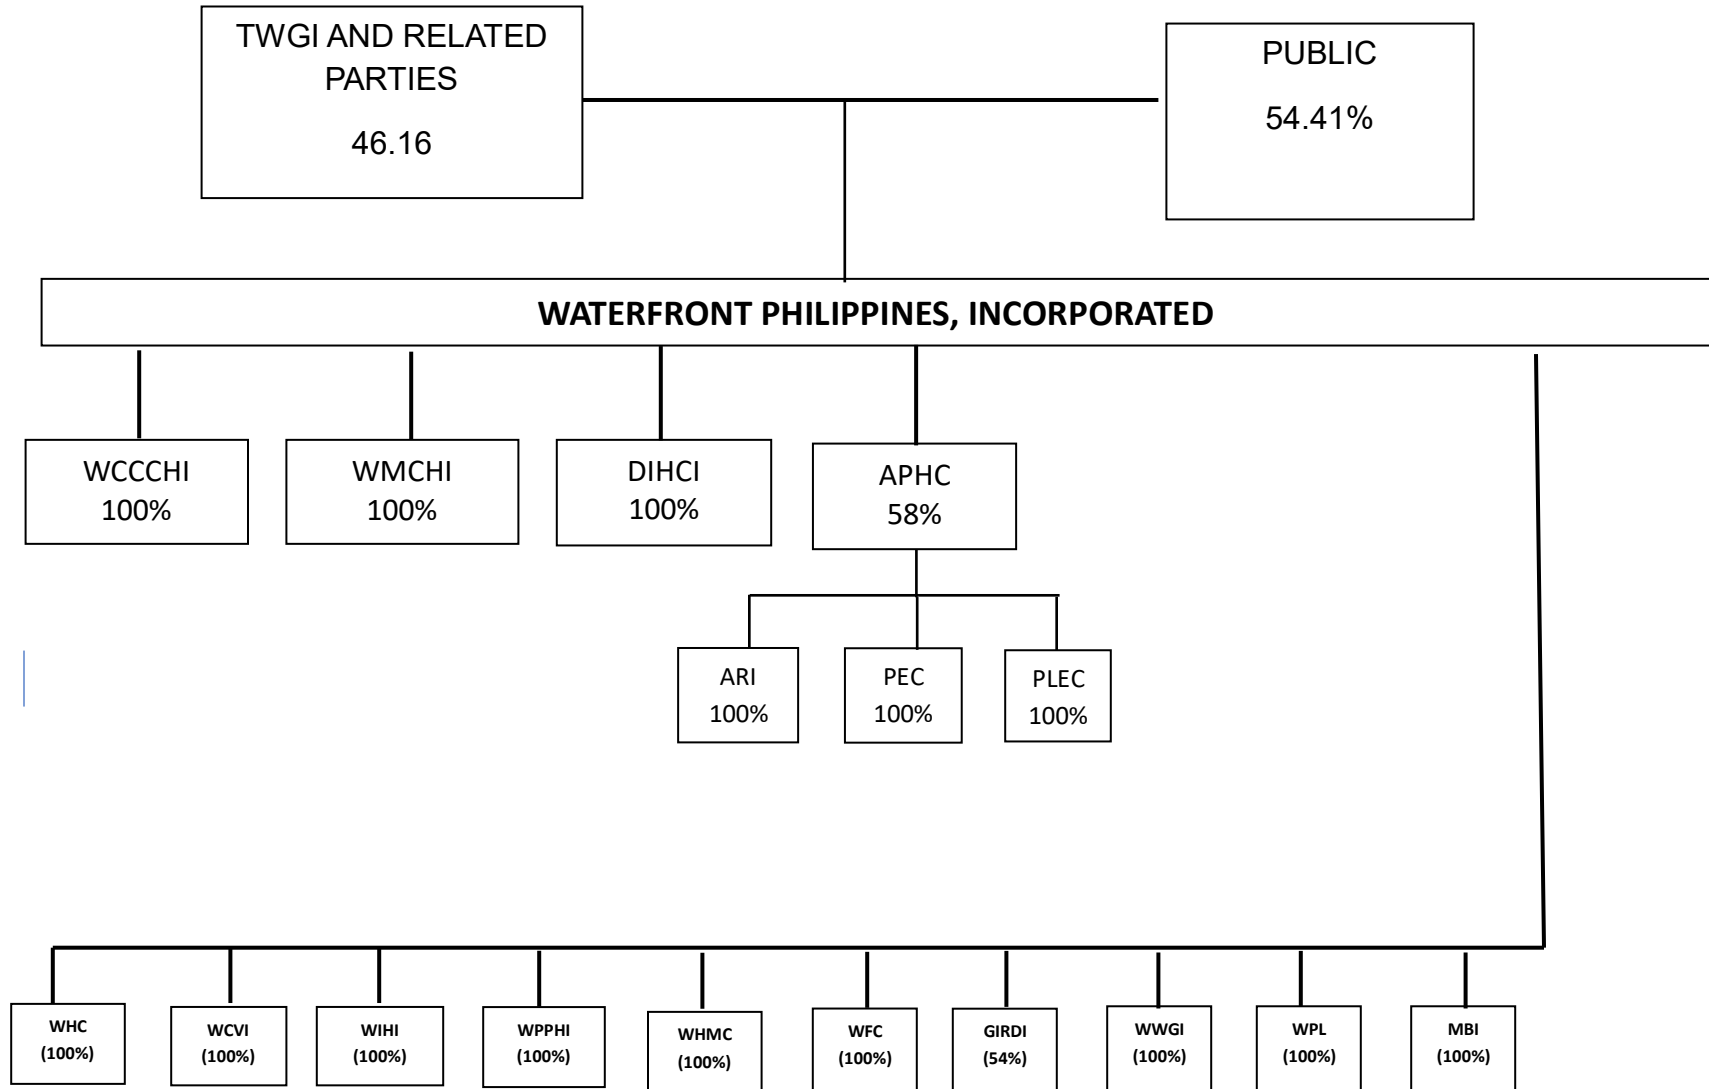

UPDATED CONGLOMERATE MAP

LEGEND:

- TWGI - The Wellex Group. Inc.
- WCCCHI - Waterfront Cebu City Casino Hotel, Incorporated
- WMCHI - Waterfront Mactan Casino Hotel, Incorporated
- WIHI - Waterfront Iloilo Hotel, Inc.
- WPPHI - Waterfront Puerto Princesa Hotel, Inc.
- DIHCI - Davao Insular Hotel Company, Inc.
- APHC - Acesite (Phils.) Hotel Corporation
- ARI - Aceste Realty, Inc.
- PEC - Pavillion Enterprises Corp.
- PLEC - Pavillion Leisure and Entertainment Corp.
- GIRDI - Grand Ilocandia Resort and Development, Inc.
- WWGI - Waterfront wellness Group, Inc.
- WPL - Waterfront Promotion Limited
- MBI - Mayo Bonanza, Inc.
- WFC - Waterfront Food Concepts, Inc.
- WHMC - Waterfront Hotel Management Corp.
Waterfront Horizon Corporation (formerly
Waterfront Entertainment Corporation)
- WHC - Waterfront Entertainment Corporation)
- WCVI - Waterfront Cebu Ventures, Inc.