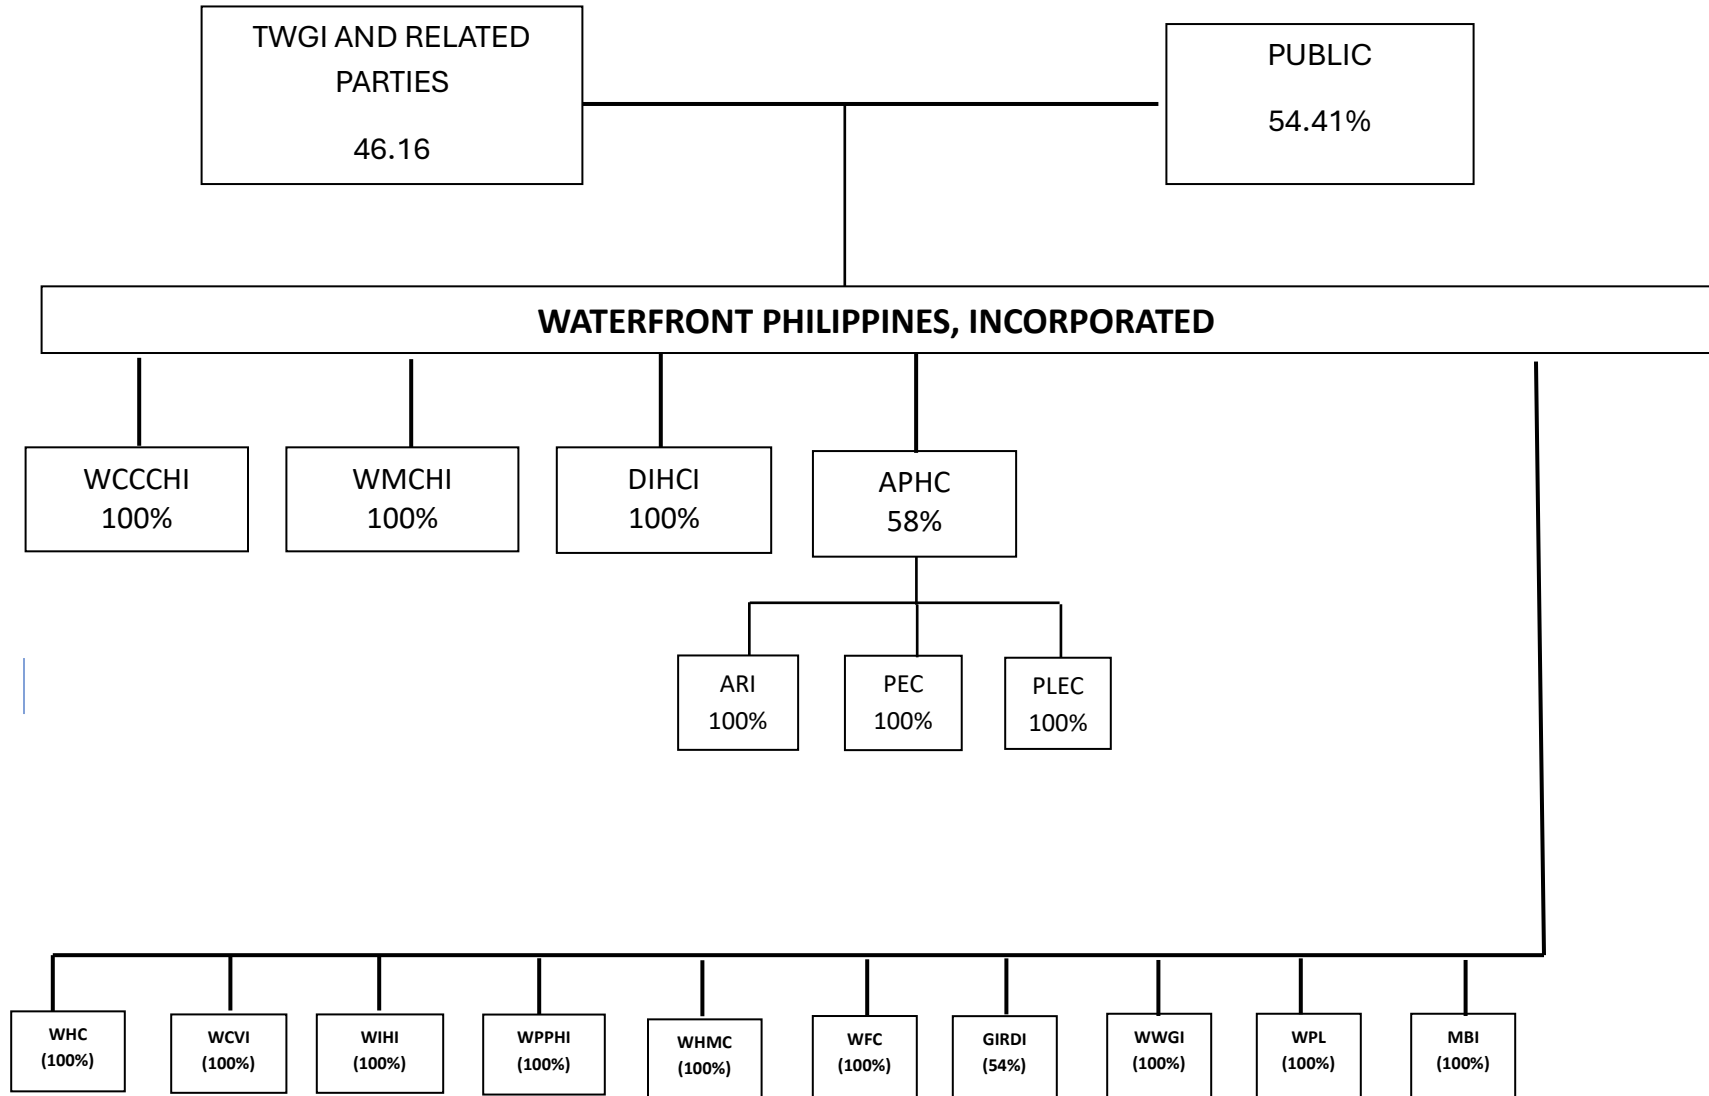

WATERFRONT PHILIPPINES, INCORPORATED CONGLOMERATE MAP

LEGEND:

- TWGI - The Wellex Group. Inc.
- WCCCHI - Waterfront Cebu City Casino Hotel, Incorporated
- WMCHI - Waterfront Mactan Casino Hotel, Incorporated
- WIHI - Waterfront Iloilo Hotel, Inc.
- WPPHI - Waterfront Puerto Princesa Hotel, Inc.
- DIHCI - Davao Insular Hotel Company, Inc.
- APHC - Acesite (Phils.) Hotel Corporation
- ARI - Aceste Realty, Inc.
- PEC - Pavillion Enterprises Corp.
- PLEC - Pavillion Leisure and Entertainment Corp.
- GIRDI - Grand Ilocandia Resort and Development, Inc.
- WWGI - Waterfront wellness Group, Inc.
- WPL - Waterfront Promotion Limited
- MBI - Mayo Bonanza, Inc.
- WFC - Waterfront Food Concepts, Inc.
- WHMC - Waterfront Hotel Management Corp.
Waterfront Horizon Corporation (formerly
- WHC - Waterfront Entertainment Corporation)
- WCVI - Waterfront Cebu Ventures, Inc.